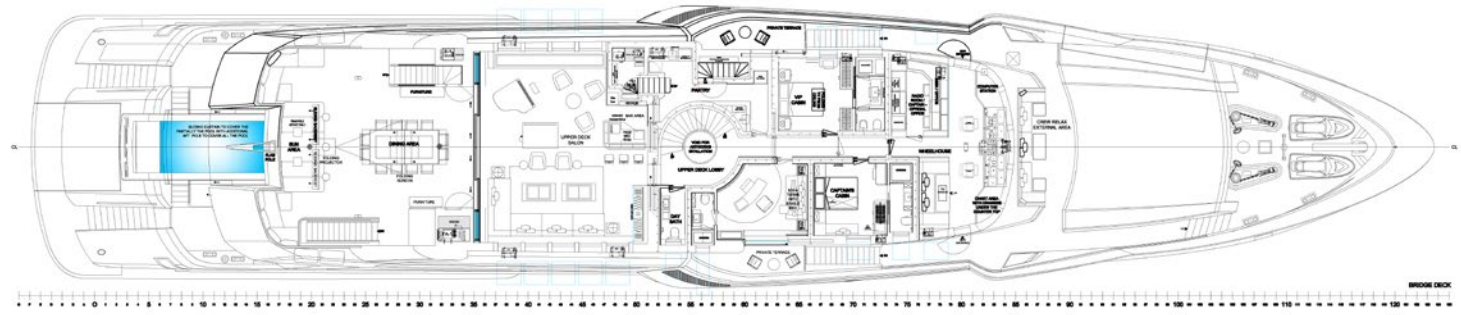

RESILIENCE can accommodate 12 guests across seven cabins, including a full-beam master suite on the main deck with fold-down terraces, his and her bathrooms and an office, which can convert to a single cabin, as required.

Onboard RESILIENCE, guests are very well catered for when it comes to outdoor living. There's a Jacuzzi on the sun deck and a folding projector and lounge for outdoor cinema nights.

Additionally, on the lower deck, when the stern door folds down to sea level, the swim platform turns into a chic beach club with its own lounge and bar.

For wellbeing charters, there is also a gym, a Turkish bath, and a massage room.

SPECIFICATIONS

MAIN CHARACTERISTICS

Builder: International Shipyard Ancona

LOA: 64.76m (212' 6")

Crew: 16

Built: 2021

Accommodation: 12 guests

Cabin configuration: 1 Single, 4 Double, 2 Convertible

Speed: 11 knots

KEY FEATURES

Master suite with fold-down balconies

VIP on the upper deck with private terrace

Steam & Massage rooms

Gym

One pool & one jacuzzi