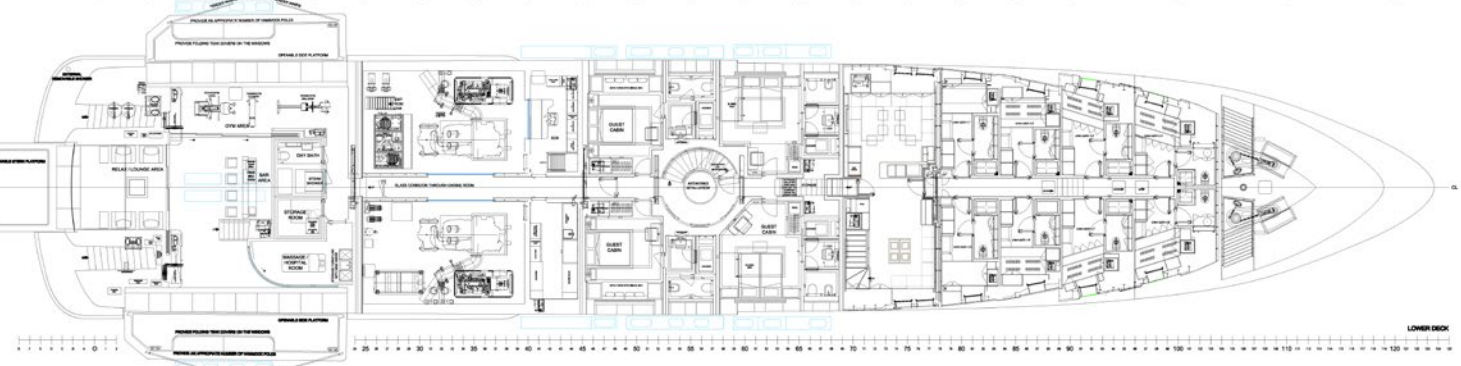

RESILIENCE can accommodate 12 guests across seven cabins, including a full-beam master suite on the main deck with fold-down terraces, his and her bathrooms and an office, which can convert to a single cabin, as required.

For wellbeing charters, there is also a gym, a Turkish bath, and a massage room.

SPECIFICATIONS

MAIN CHARACTERISTICS

Builder: International Shipyard Ancona

LOA: 64.76m (212' 6")

Crew: 16

Built: 2021

Accommodation: 12 guests

Cabin configuration: 1 Single, 4 Double, 2 Convertible

Speed: 11 knots

KEY FEATURES

Master suite with fold-down balconies

VIP on the upper deck with private terrace

Steam & Massage rooms

Gym

One pool & one jacuzzi