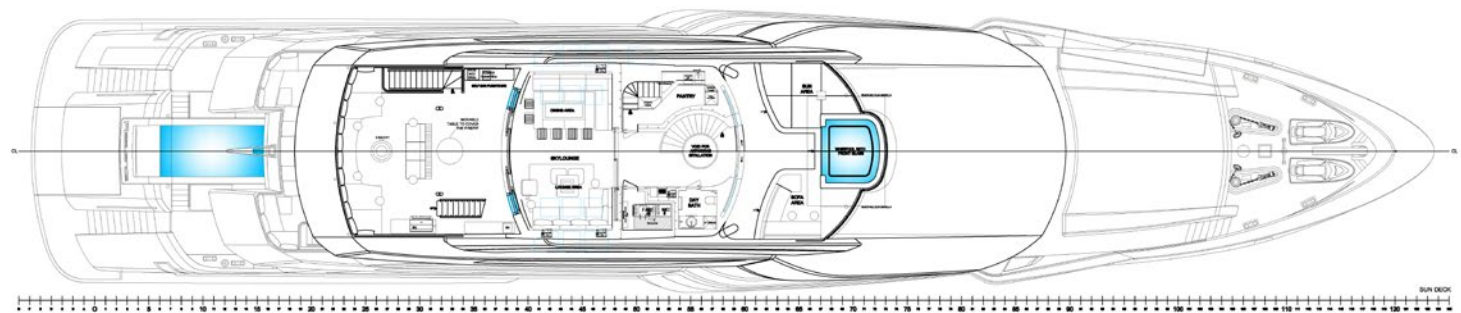

RESILIENCE can accommodate 12 guests across seven cabins, including a full-beam master suite on the main deck with fold-down terraces, his and her bathrooms and an office, which can convert to a single cabin, as required.

For wellbeing charters, there is also a gym, a Turkish bath, and a massage room.

SPECIFICATIONS

MAIN CHARACTERISTICS

Builder: International Shipyard Ancona

LOA: 64.76m (212' 6")

Crew: 16

Built: 2021

Accommodation: 12 guests

Cabin configuration: 1 Single, 4 Double, 2 Convertible

Speed: 11 knots

KEY FEATURES

Master suite with fold-down balconies

VIP on the upper deck with private terrace

Steam & Massage rooms

Gym

One pool & one jacuzzi