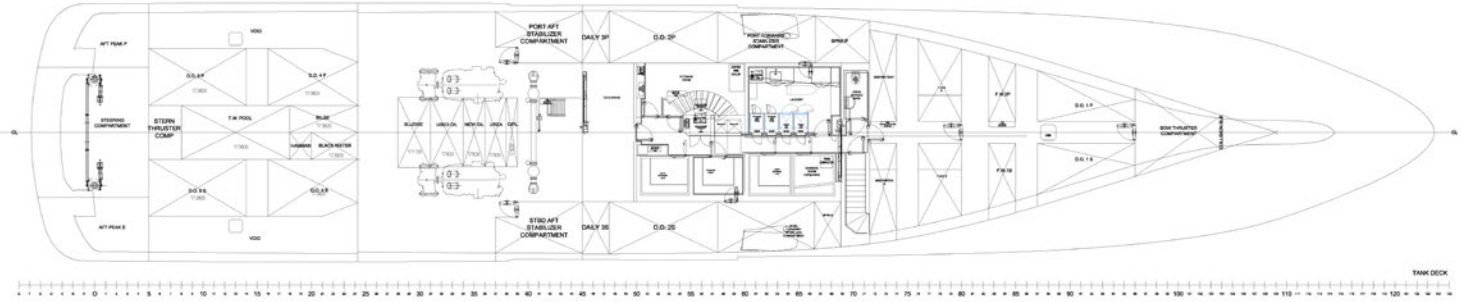

RESILIENCE can accommodate 12 guests across seven cabins, including a full-beam master suite on the main deck with fold-down terraces, his and her bathrooms and an office, which can convert to a single cabin, as required.

For wellbeing charters, there is also a gym, a Turkish bath, and a massage room.

SPECIFICATIONS

MAIN CHARACTERISTICS

Builder: International Shipyard Ancona

LOA: 64.76m (212' 6")

Crew: 16

Built: 2021

Accommodation: 12 guests

Cabin configuration: 1 Single, 4 Double, 2 Convertible

Speed: 11 knots

KEY FEATURES

Master suite with fold-down balconies

VIP on the upper deck with private terrace

Steam & Massage rooms

Gym

One pool & one jacuzzi