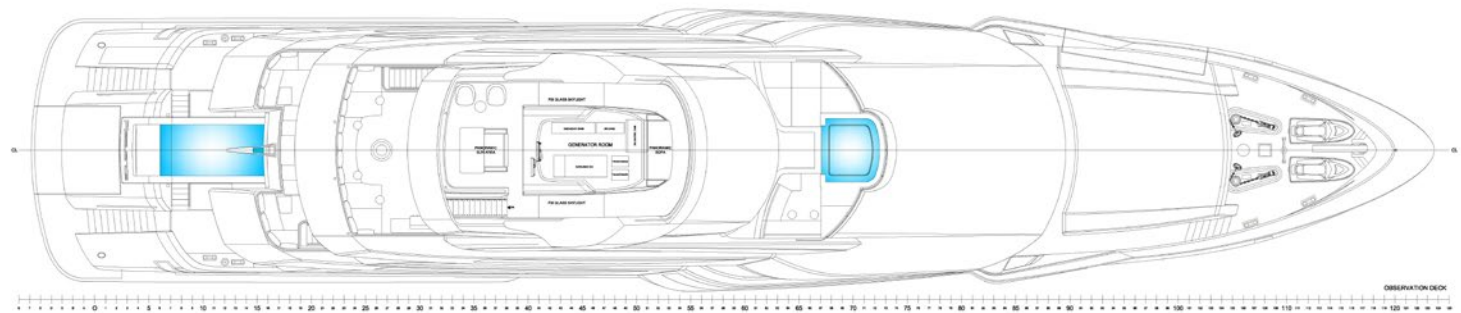

RESILIENCE can accommodate 12 guests across seven cabins, including a full-beam master suite on the main deck with fold-down terraces, his and her bathrooms and an office, which can convert to a single cabin, as required.

For wellbeing charters, there is also a gym, a Turkish bath, and a massage room.

SPECIFICATIONS

MAIN CHARACTERISTICS

Builder: International Shipyard Ancona

LOA: 64.76m (212' 6")

Crew: 16

Built: 2021

Accommodation: 12 guests

Cabin configuration: 1 Single, 4 Double, 2 Convertible

Speed: 11 knots

KEY FEATURES

Master suite with fold-down balconies

VIP on the upper deck with private terrace

Steam & Massage rooms

Gym

One pool & one jacuzzi