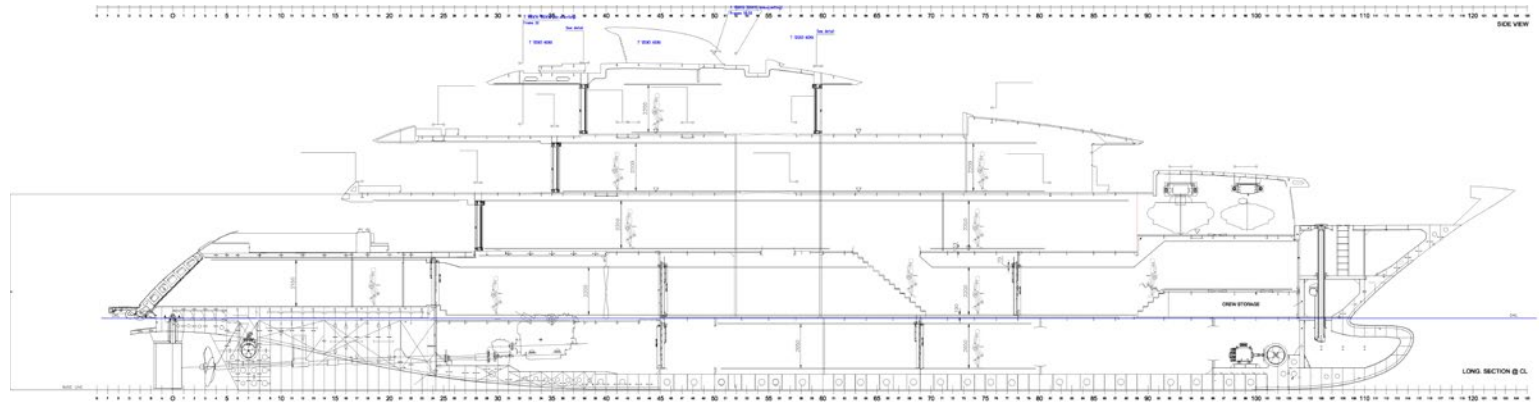

RESILIENCE can accommodate 12 guests across seven cabins, including a full-beam master suite on the main deck with fold-down terraces, his and her bathrooms and an office, which can convert to a single cabin, as required.

For wellbeing charters, there is also a gym, a Turkish bath, and a massage room.

SPECIFICATIONS

MAIN CHARACTERISTICS

Builder: International Shipyard Ancona

LOA: 64.76m (212' 6")

Crew: 16

Built: 2021

Accommodation: 12 guests