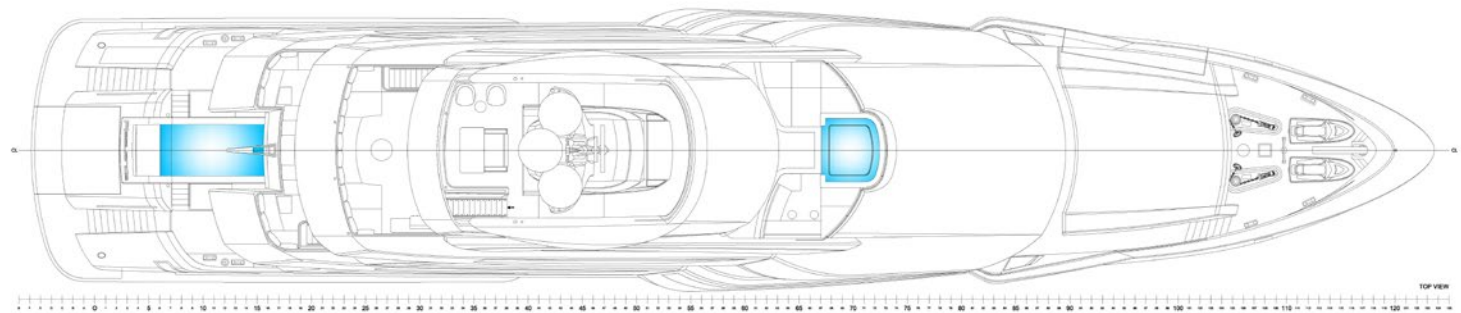

RESILIENCE can accommodate 12 guests across seven cabins, including a full-beam master suite on the main deck with fold-down terraces, his and her bathrooms and an office, which can convert to a single cabin, as required.

For wellbeing charters, there is also a gym, a Turkish bath, and a massage room.

SPECIFICATIONS

MAIN CHARACTERISTICS

Builder: International Shipyard Ancona

LOA: 64.76m (212' 6")

Crew: 16

Built: 2021

Accommodation: 12 guests

Cabin configuration: 1 Single, 4 Double, 2 Convertible

Speed: 11 knots

KEY FEATURES

Master suite with fold-down balconies

VIP on the upper deck with private terrace

Steam & Massage rooms

Gym

One pool & one jacuzzi