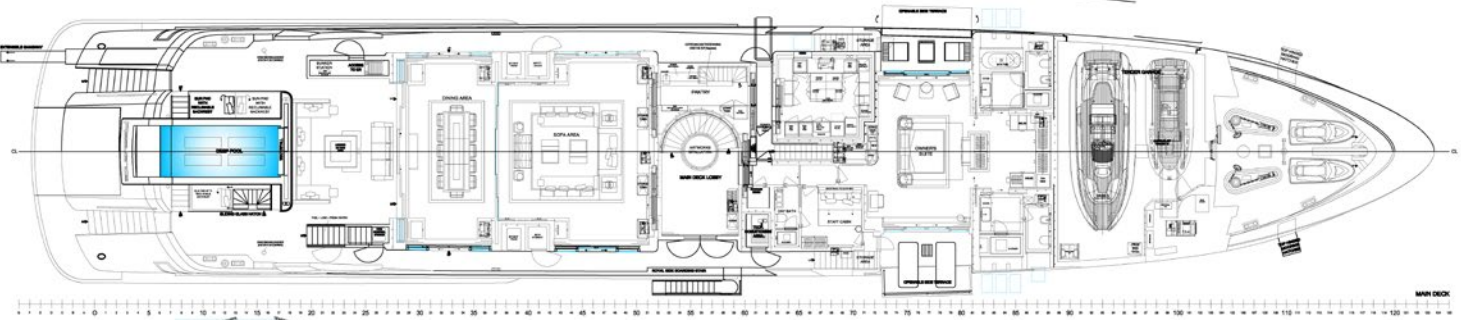

RESILIENCE can accommodate 12 guests across seven cabins, including a full-beam master suite on the main deck with fold-down terraces, his and her bathrooms and an office, which can convert to a single cabin, as required.

For wellbeing charters, there is also a gym, a Turkish bath, and a massage room.

SPECIFICATIONS

MAIN CHARACTERISTICS

Builder: International Shipyard Ancona

LOA: 64.76m (212' 6")

Crew: 16

Built: 2021

Accommodation: 12 guests

Cabin configuration: 1 Single, 4 Double, 2 Convertible

Speed: 11 knots

KEY FEATURES

Master suite with fold-down balconies

VIP on the upper deck with private terrace

Steam & Massage rooms

Gym

One pool & one jacuzzi