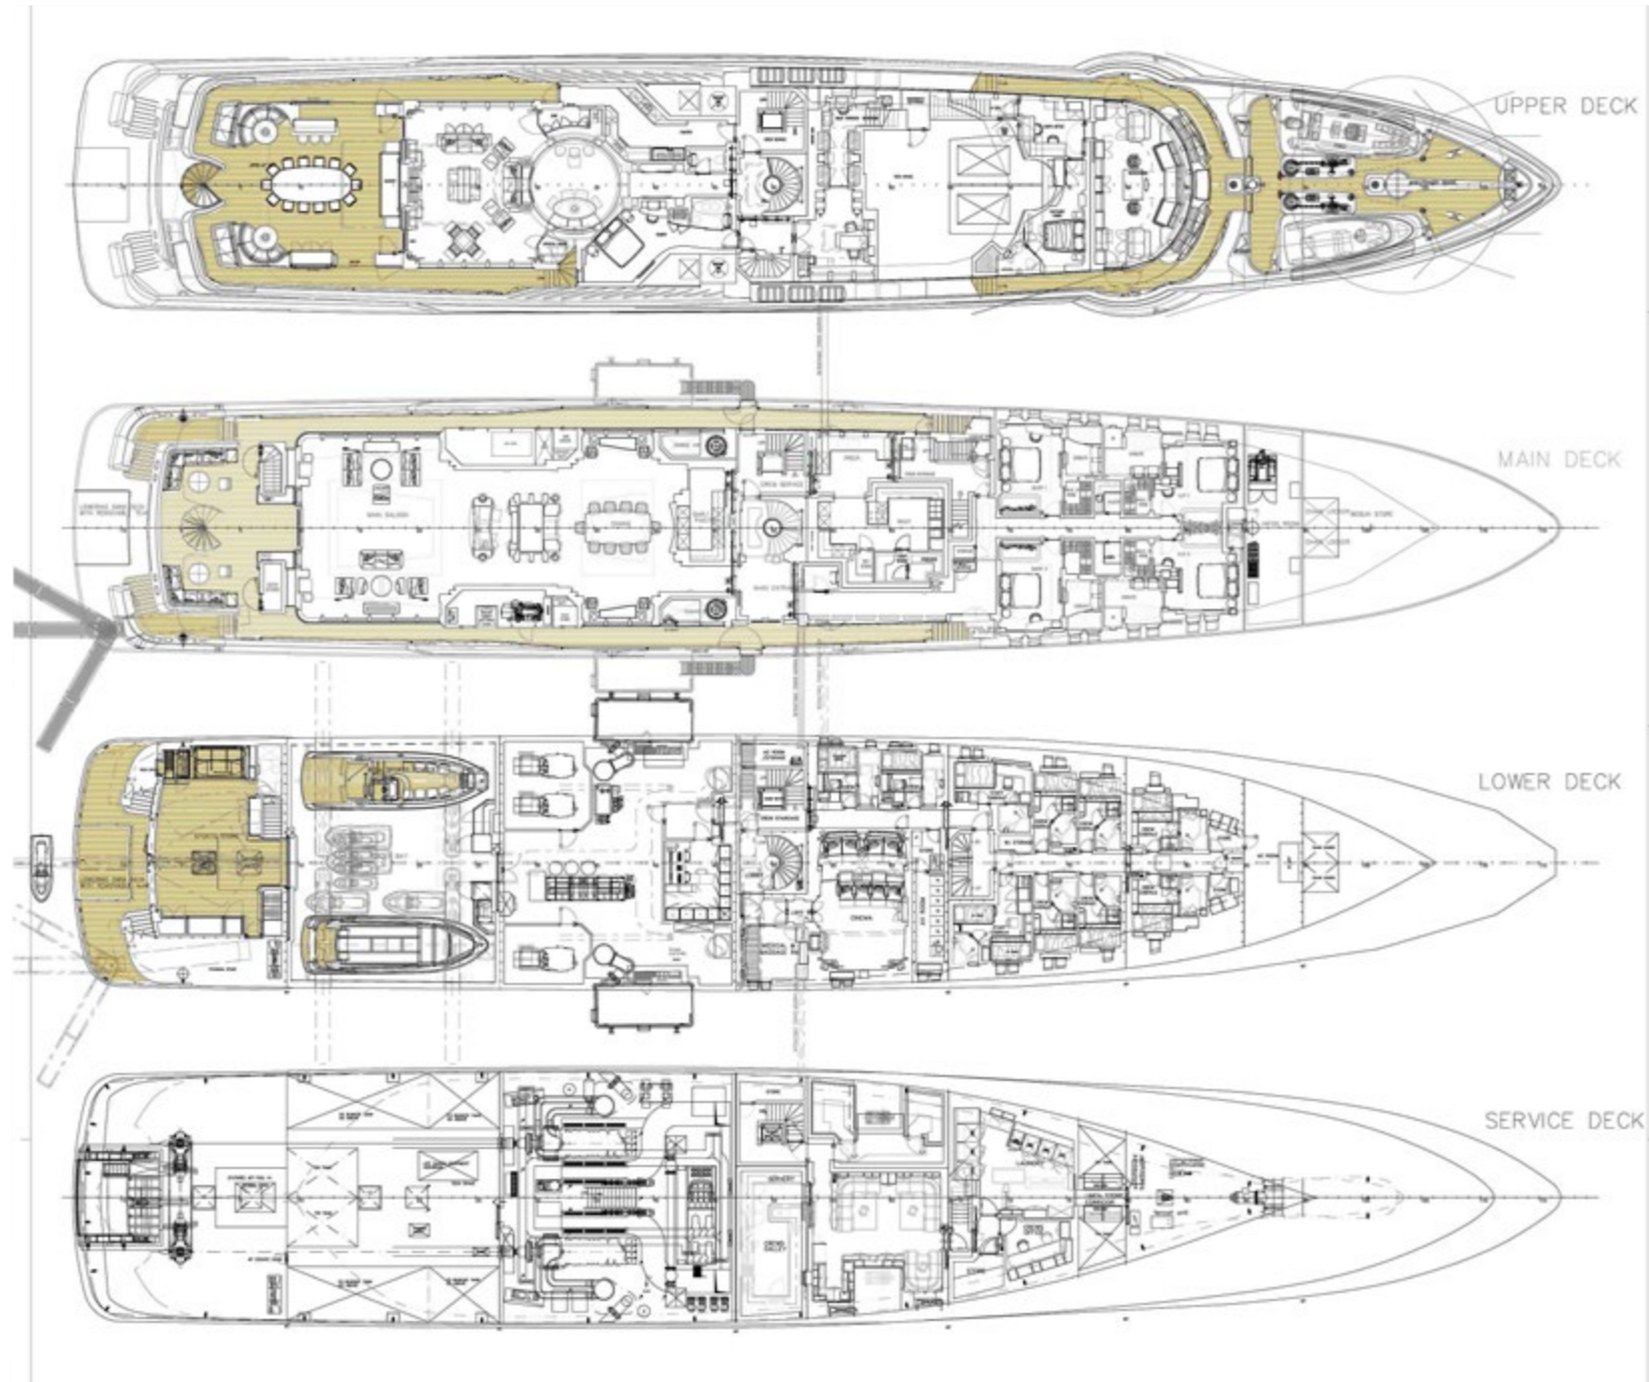

**WHEELS JULY 2023**  
**CHARTER CLIENT FEEDBACK**

BUILDER	OCEANCO
BUILT / REFIT	2008 / 2022
BEAM	13.50M / 44' 3"
STATEROOMS	6
GUESTS	12
CREW	21
SPEED	15 KNOTS / 18 MAX

<b>CRUISING AREA SUMMER</b>	<b>MEDITERRANEAN</b>
<b>CRUISING AREA WINTER</b>	<b>PLEASE ENQUIRE</b>

YACHT FOR CHARTER | WHEELS | 75.50M / 247' 8" | AERIAL

**TENDERS & TOYS**

9.5M/31FT - CUSTOM VIKAL OPEN SPORT  
TENDER X 14 PAX

9.2M/30FT - CHRIS CRAFT LAUNCH  
30 X 14 PAX

7.2M/24FT - COBRA PATRONUS GUEST RIB  
X 12 PAX

YACHT FOR CHARTER | WHEELS | 75.50M / 247' 8" | GENERAL ARRANGEMENT

Yachts offered are subject to availability. The particulars are believed to be correct but are not guaranteed and may not be used for contractual purposes. Specification provided for information only.