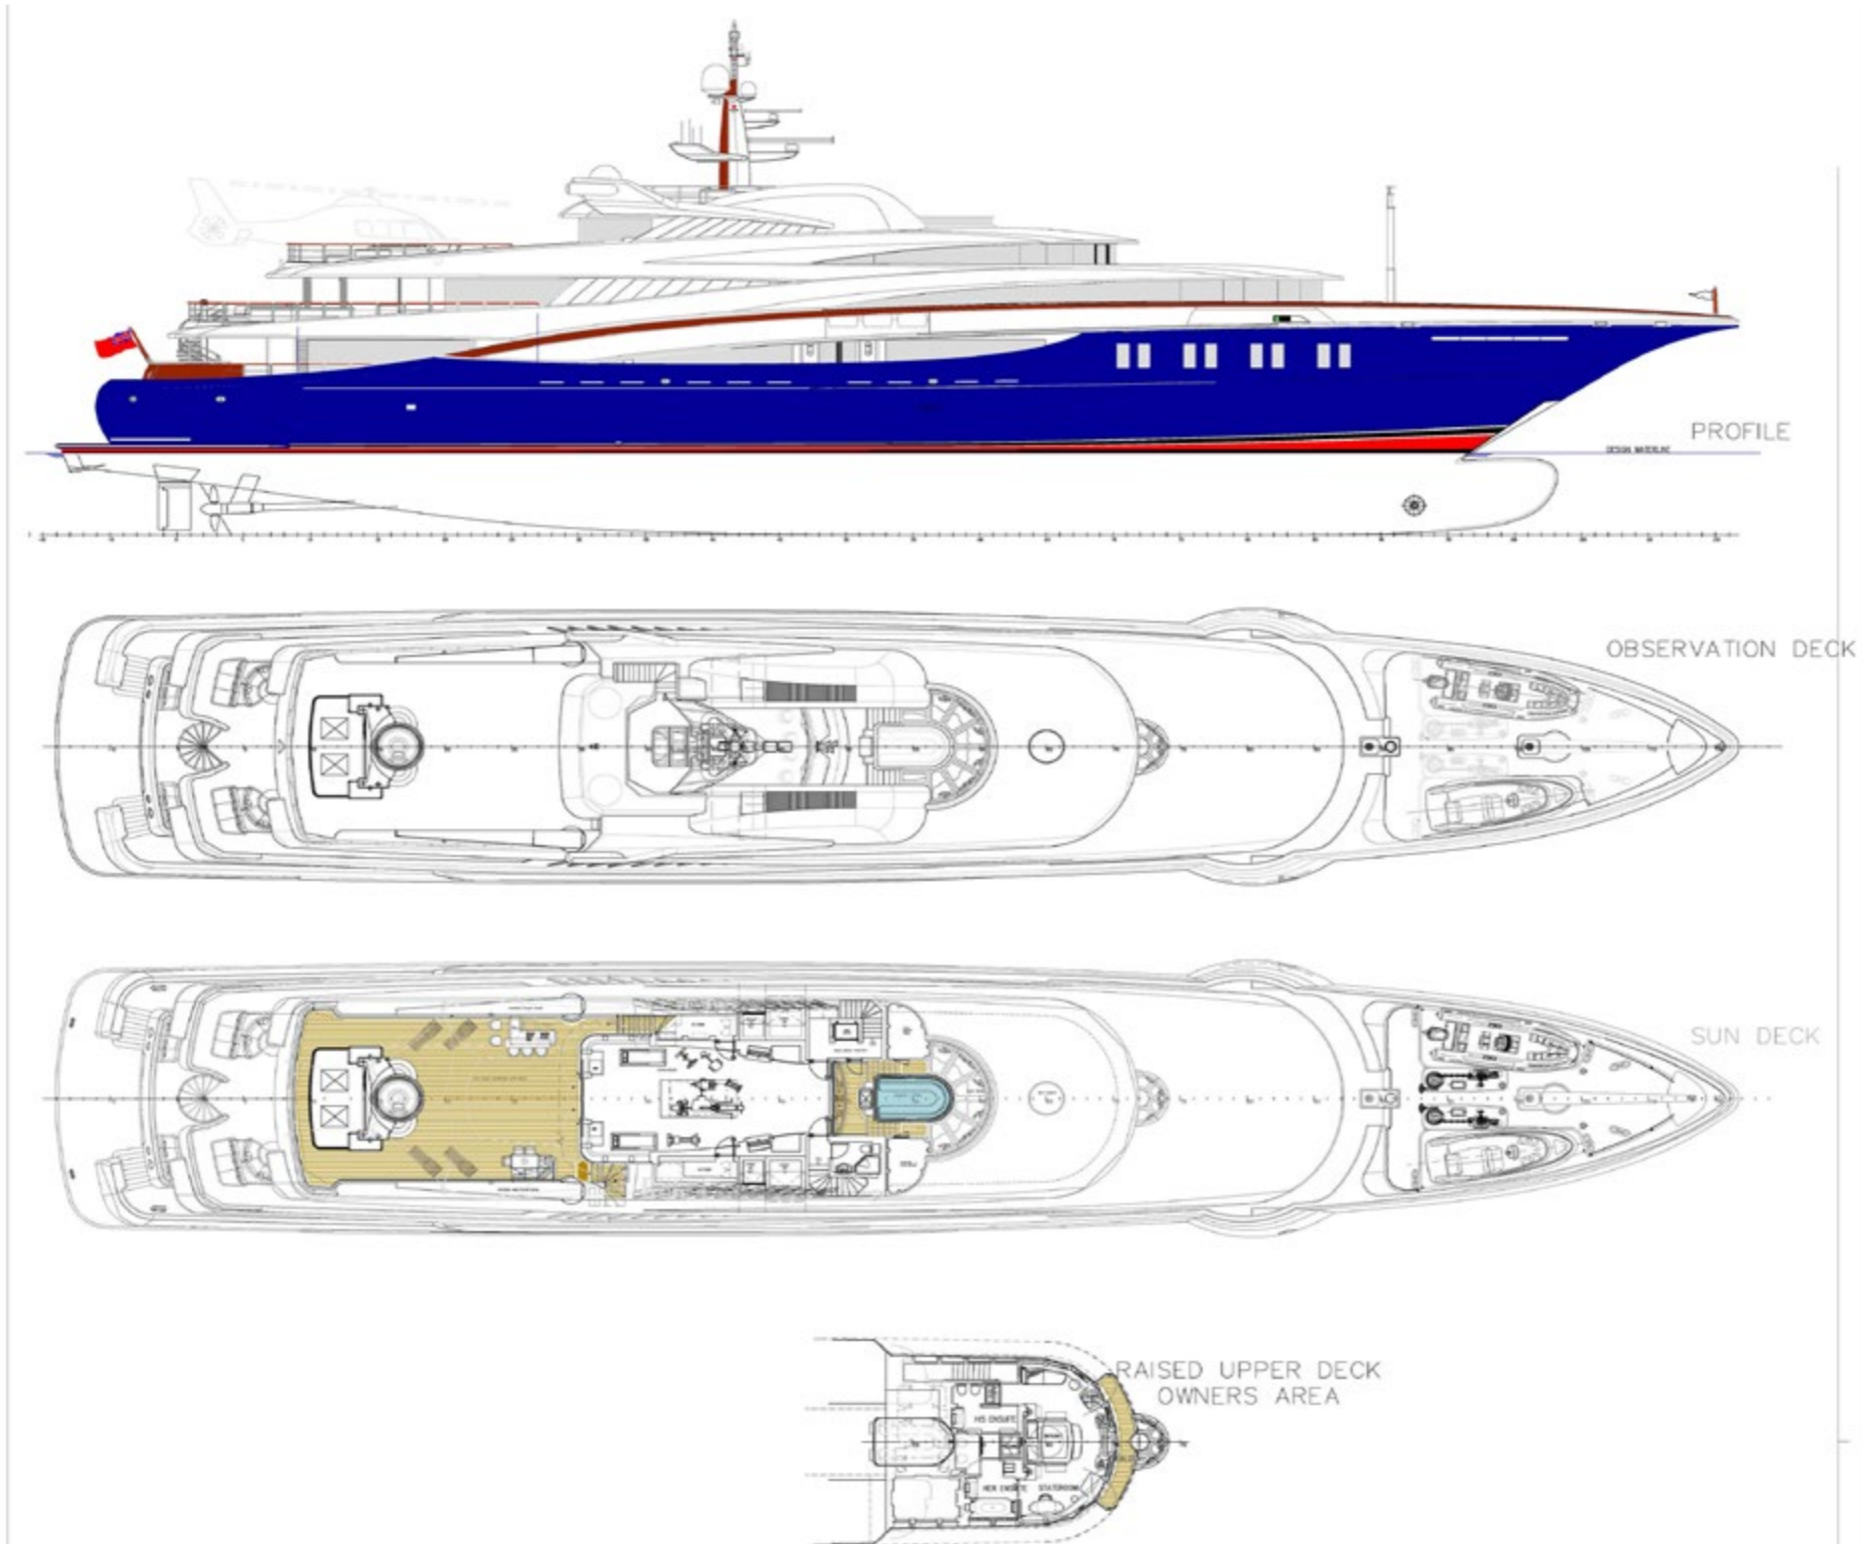

**WHEELS JULY 2023**  
**CHARTER CLIENT FEEDBACK**

BUILDER	OCEANCO
BUILT / REFIT	2008 / 2022
BEAM	13.50M / 44' 3"
STATEROOMS	6
GUESTS	12
CREW	21
SPEED	15 KNOTS / 18 MAX

<b>CRUISING AREA SUMMER</b>	<b>MEDITERRANEAN</b>
<b>CRUISING AREA WINTER</b>	<b>PLEASE ENQUIRE</b>

YACHT FOR CHARTER | WHEELS | 75.50M / 247' 8" | AERIAL

**TENDERS & TOYS**

9.5M/31FT - CUSTOM VIKAL OPEN SPORT  
TENDER X 14 PAX

9.2M/30FT - CHRIS CRAFT LAUNCH  
30 X 14 PAX

7.2M/24FT - COBRA PATRONUS GUEST RIB  
X 12 PAX

JET BOOTS (ZAPTA HYDRO FLYBOARD)

4 X SEABOB F5

4.5M SPORT CATAMARAN SAILING DINGHY

1 X KAYAK

7 X SUP

2 X WAKEBOARD

2 X WAKESKATE

AWAKE BOARD

YACHT FOR CHARTER | WHEELS | 75.50M / 247' 8" | GENERAL ARRANGEMENT

Yachts offered are subject to availability. The particulars are believed to be correct but are not guaranteed and may not be used for contractual purposes. Specification provided for information only.