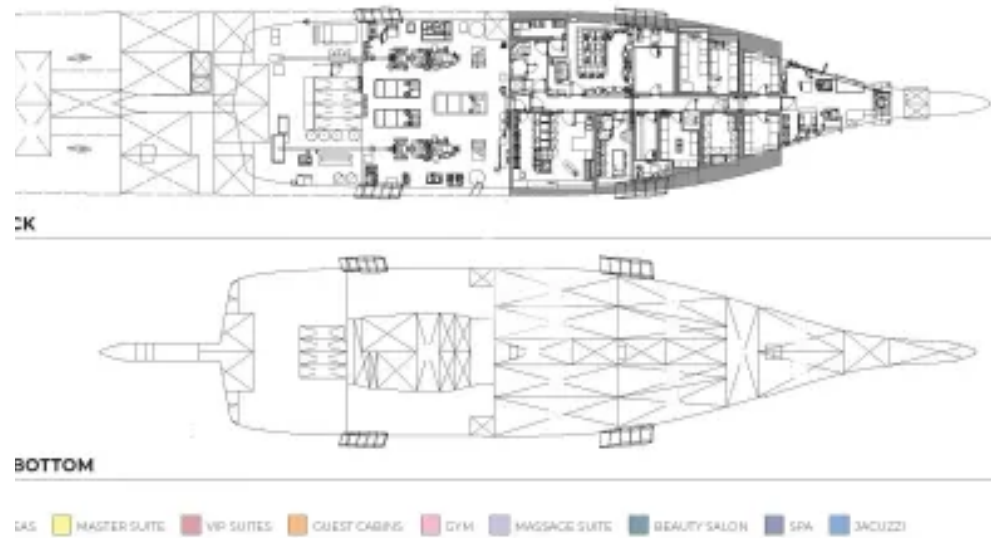

Beach club

Hydraulic swim stair

Toys

Tenders

Ariel view

Ariel view

Water toy set up

Water toy set up

Deck plans

Deck plans

Deck plans

SPECIFICATIONS

ACCOMMODATION

Number of guests: 12

Number of cabins: 9

Cabin configuration: 1 Double Cabins, 8 Convertible Cabins