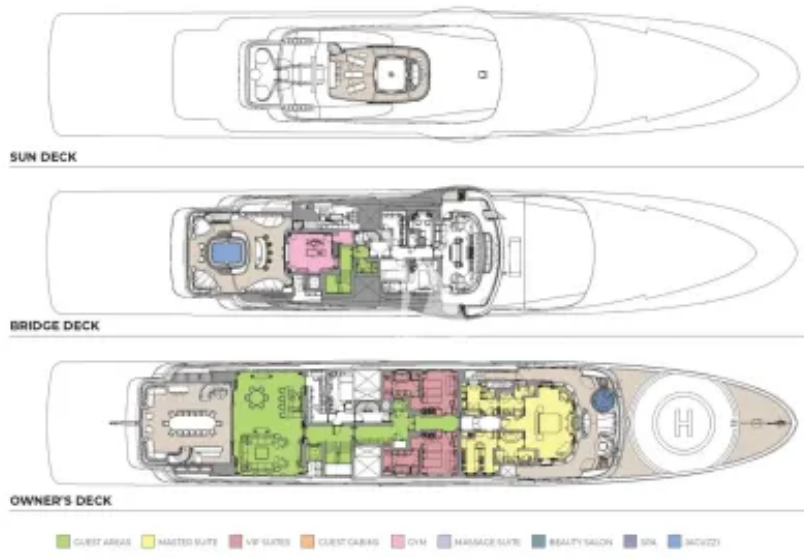

Builder: Lürssen

Naval Architect: Lürssen Yachts

Hull Material: Steel

Hull Configuration: Displacement

Superstructure: Tri-deck +

Air conditioning, Stabilisers at anchor, Stabilisers underway, Deck Jacuzzi, Elevator/lift, Helipad, Approved RYA water sports centre, WiFi connection, Gym/exercise equipment

Guests will enjoy the utmost luxury throughout, accommodated in TEN staterooms across the owner's suite, two VIP double suites and six further double/twin suites, plus a children's cabin.

Key Features

- 1** Dedicated Owner's Deck includes private terrace with jacuzzi
- 2** Offering 9 luxurious guest cabins, including 2 x VIP suites
- 3** State-of-the-art gym
- 4** Fabulous beauty salon for hair & nails
- 5** Sensational spa with massage room, separate sauna and steam rooms plus cold plunge pool
- 6** Breathtaking beach club & swim platform with hydraulic swim steps
- 7** Gorgeous sun deck & ample deck spaces; convivial oversized jacuzzi
- 8** Elevator servicing lower deck to bridge deck

Sauna

Swedish steam room

Vital sensory shower

Beach club

Beach club

Beach club

Beach club

Beach club

Beach club

Hydraulic swim stair

Toys

Tenders

Ariel view

Ariel view

Water toy set up

Water toy set up