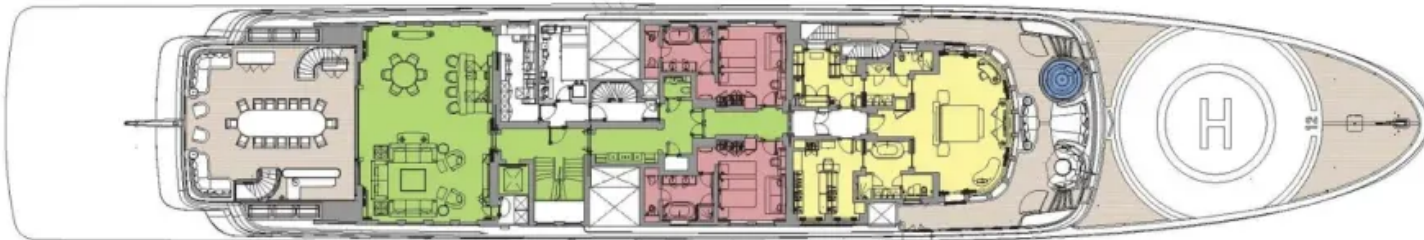

Beach games - volleyball nets, beach bats, footballs and more....

4 x GoCycle E-Bikes

Helipad: "Maximum Takeoff Weight" of 3 tonne

LAYOUT

SUN DECK

BRIDGE DECK

OWNER'S DECK

- GUEST AREAS
- MASTER SUITE
- VIP SUITES
- GUEST CABINS
- GYM
- MASSAGE SUITE
- BEAUTY SALON
- SPA
- JACUZZI