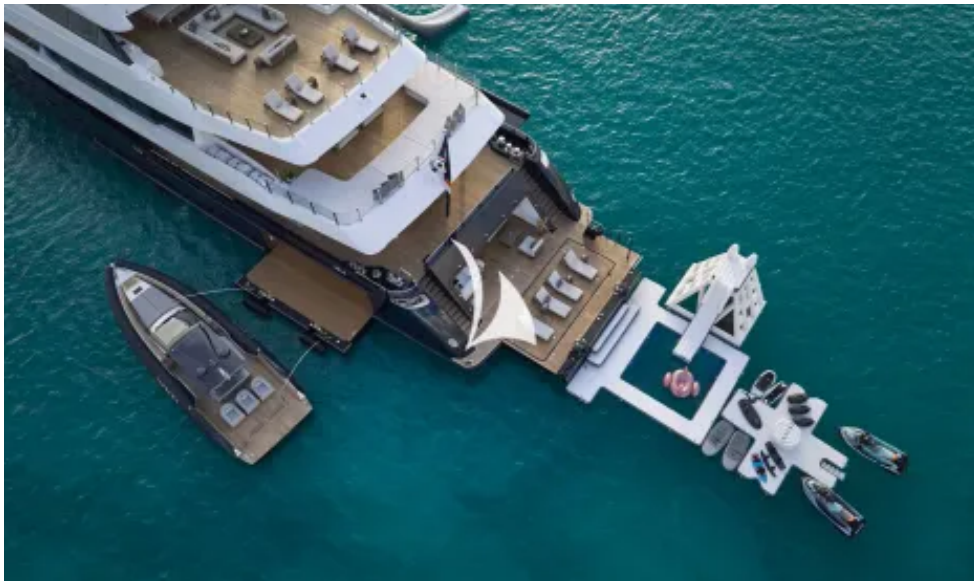

**Builder:** CRN Ancona

**Naval Architect:** Nuvolari & Lenard

**Hull Material:** Steel

**Hull Configuration:** Displacement

**Superstructure:** Tri-deck +

Stabilisers underway, Stabilisers at anchor, Air conditioning, Elevator/lift, Deck Jacuzzi, Approved RYA water sports centre, WiFi connection, Gym/exercise equipment

Lifestyle onboard

Watertoys

Watertoys

Watertoys

Watertoys

Watertoys

Watertoys

Watertoys